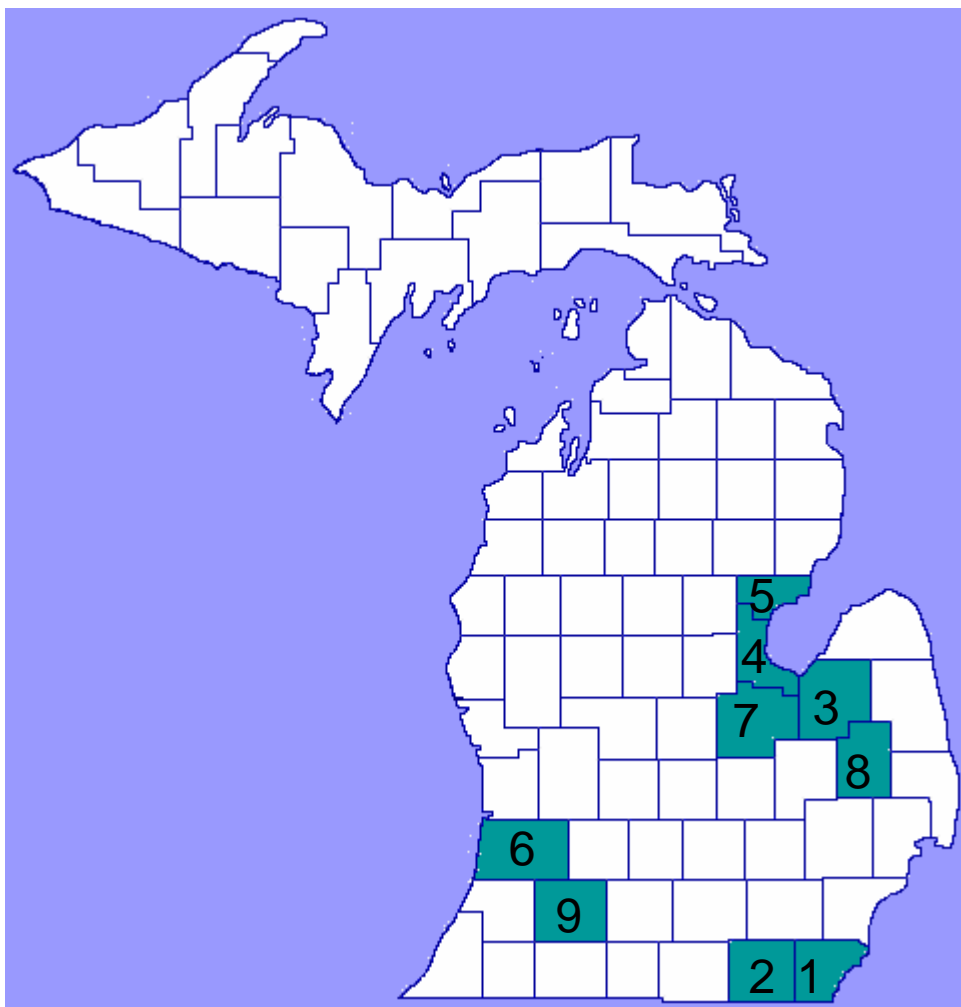

## Confirmed downy mildew reports in Michigan as of July 28, 2006

1	Monroe Co.	6/9 cucumber	7/27 cantaloupe
2	Lenawee Co.	7/19 cucumber	7/27 cantaloupe
3	Tuscola Co.	7/24 cucumber	7/27 winter squash
4	Bay Co.	7/24 cucumber	
5	Arenac Co.	7/24 cucumber	
6	Allegan Co.	7/25 cucumber	
7	Saginaw Co.	7/25 cucumber	
8	Lapeer Co.	7/27 cucumber	
9	Kalamazoo Co.	7/28 cucumber	