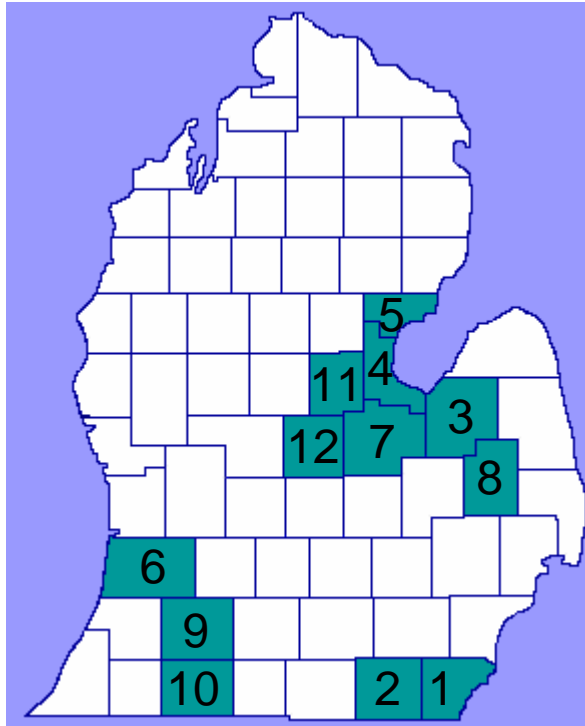

Confirmed downy mildew reports in Michigan as of August 1, 2006

1	Monroe Co.	6/9 cucumber	7/27 cantaloupe
2	Lenawee Co.	7/19 cucumber	7/27 cantaloupe
3	Tuscola Co.	7/24 cucumber	7/27 winter squash
4	Bay Co.	7/24 cucumber	
5	Arenac Co.	7/24 cucumber	
6	Allegan Co.	7/25 cucumber	
7	Saginaw Co.	7/25 cucumber	
8	Lapeer Co.	7/27 cucumber	
9	Kalamazoo Co.	7/28 cucumber	
10	St. Joseph Co.	7/28 cucumber	
11	Midland Co.	8/1 cucumber	
12	Gratiot Co.	8/1 cucumber	