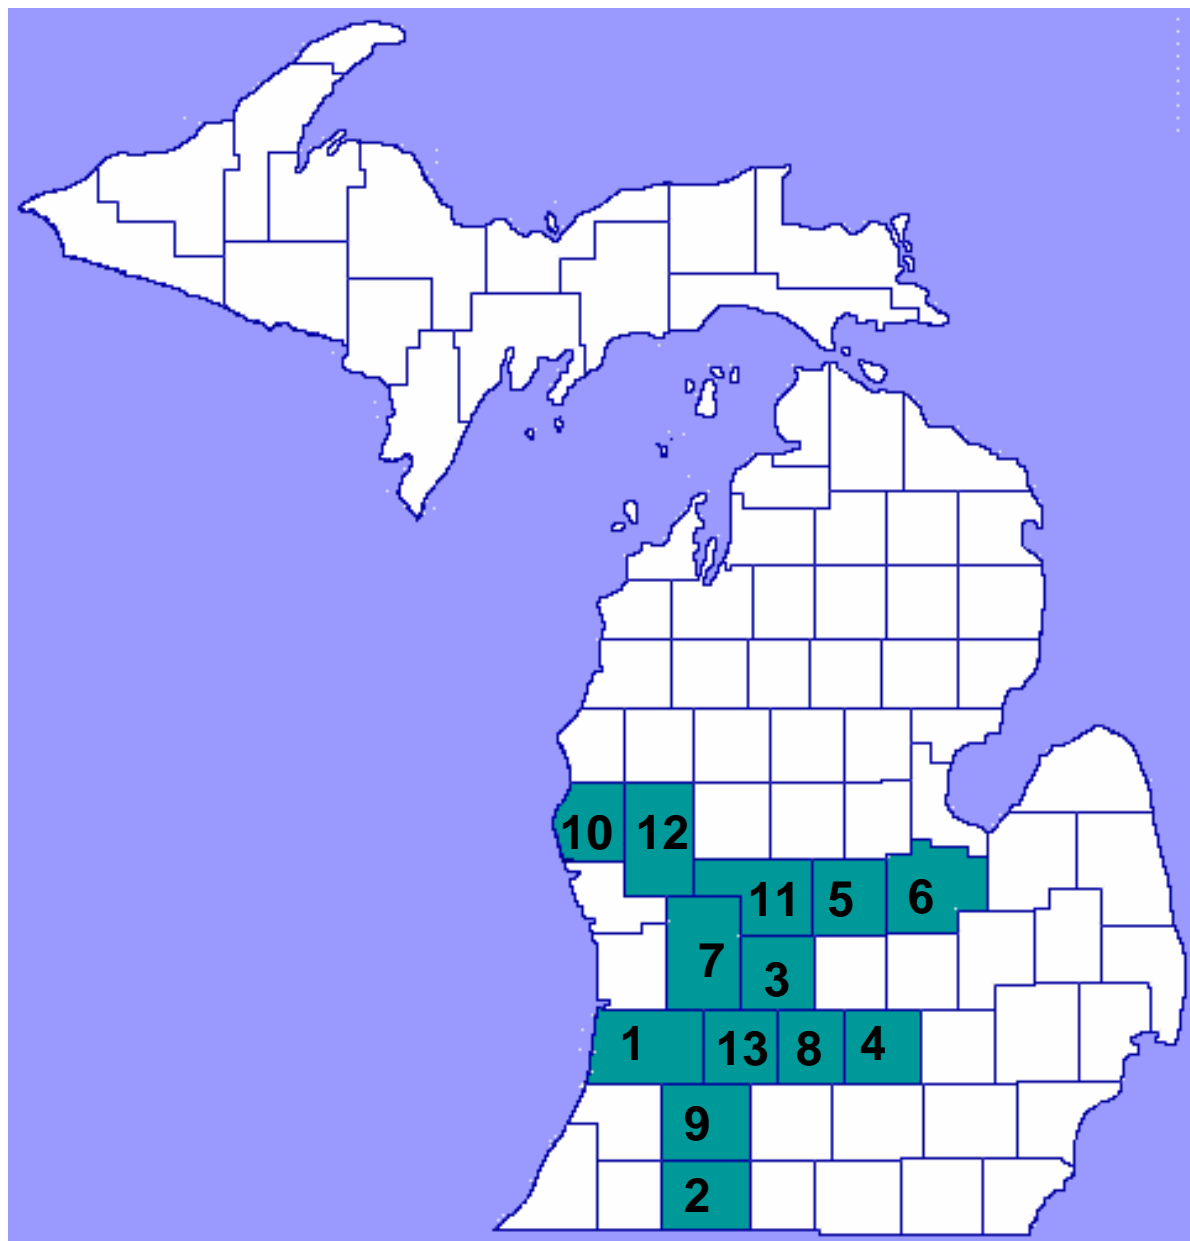

Confirmed Downy Mildew Reports in MI

Updated August 23, 2005

- | | |
|--|-------------------------------------|
| 1: Allegan County August 5, 2005 | 8: Eaton County August 17, 2005 |
| 2: St. Joseph's County August 12, 2005 | 9: Kalamazoo County August 17, 2005 |
| 3: Ionia County August 13, 2005 | 10: Oceana County August 18, 2005 |
| 4: Ingham County August 15, 2005 | 11: Montcalm County August 18, 2005 |
| 5: Gratiot County August 16, 2005 | 12: Newaygo County August 19, 2005 |
| 6: Saginaw County August 16, 2005 | 13: Barry County August 22, 2005 |
| 7: Kent County August 16, 2005 | |